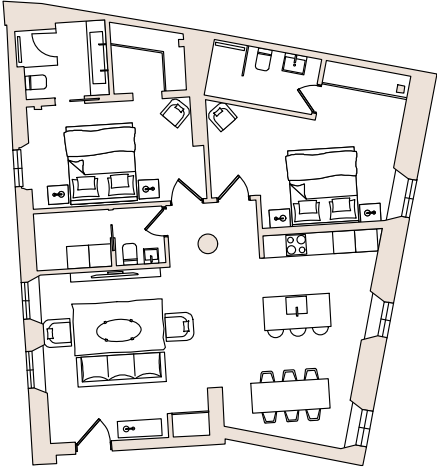

PONT I VIC

ANNO MDXXXI

First Floor

Apartment 2

Built area: 116m²

- 2 bedrooms with en-suite bathrooms
- Powder room
- 44m² open-plan kitchen and living room
- Large windows towards street and courtyard